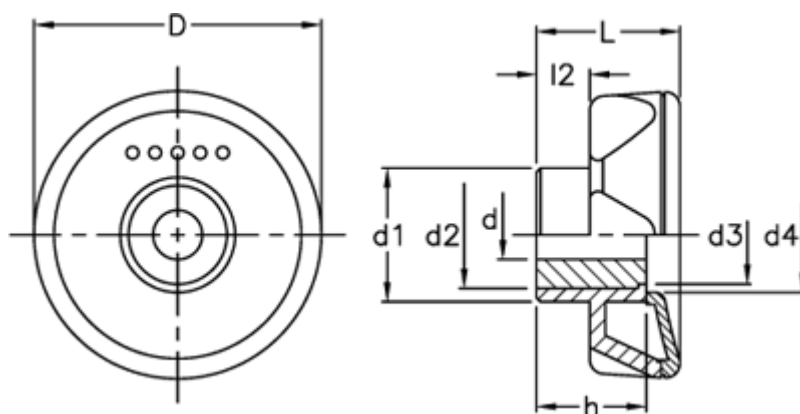

# Data Sheet

Article number: 23052206162  
Description: E+G Lobe knob  
ELK.70-FP A12-C2, orange cap

## Measures

D	= 70	l2 = 13
d1	= 32.5	
d2	= 26	
d3	= 24.0	
d4	= 28	
d H7	= 12	
h	= 27	
L	= 35	